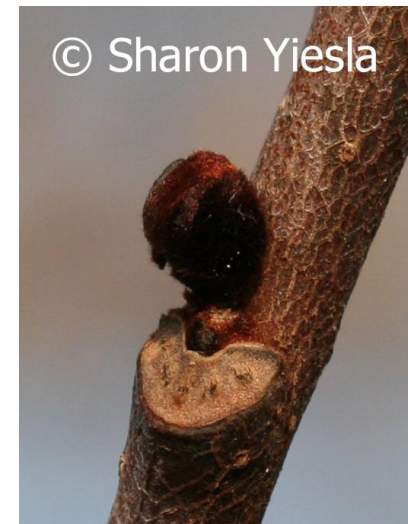

Perfect, nodding, brown-purple flowers are produced in spring.

Interior of flower, showing 6 petals arranged in 2 whorls

Fruit is an elongated berry with yellow flesh and large brown seeds.

Leaves simple and alternate; margins entire; may be up to 12" long; drooping appearance; fall color is yellow.

Flower buds are rounded, pubescent and dark in color; leaf buds are smaller and narrow. The terminal bud is naked.

Flower buds stalked; leaf scar crescent-shaped

Yiesla's Plant E-Flashcard ©Sharon Yiesla

Produced by Sharon Yiesla, Horticultural Services

Asimina triloba

Pawpaw (page 2 of 2)

Fall color is yellow

This tree often grows in colonies, but may be single-trunked.
Height: 30 feet.

Mature bark is gray and relatively smooth..