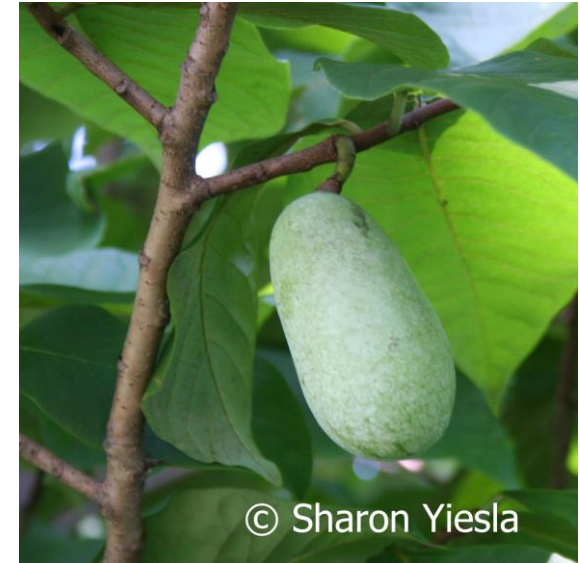

Perfect, nodding, brown-purple flowers are produced in spring.

Interior of flower, showing 6 petals arranged in 2 whorls

Fruit is an elongated berry with yellow flesh and large brown seeds.

Leaves simple and alternate; margins entire; may be up to 12" long; drooping appearance; fall color is yellow.

Flower buds are rounded, pubescent and dark in color; leaf buds are smaller and narrow. The terminal bud is naked.

Flower buds stalked; leaf scar crescent-shaped

Yiesla's Plant E-Flashcard ©Sharon Yiesla

Produced by Sharon Yiesla, Horticultural Services

Asimina triloba

Pawpaw (page 2 of 2)

Fall color is yellow

This tree often grows in colonies, but may be single-trunked.
Height: 30 feet.

Mature bark is gray and relatively smooth..