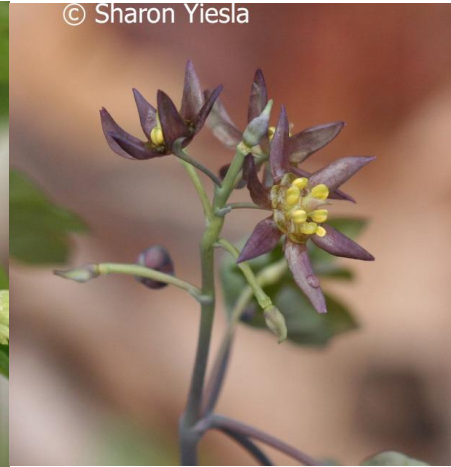

The [inflorescence](#) is a [panicle](#).

Flowers have 6 petal-like [sepals](#) which may be greenish or purplish; the [petals](#) are greatly reduced and much smaller than the sepals. Six short [stamens](#) sit on the petals and surround a single [pistil](#).

Plant is unbranched; height 1 to 3 feet.

This plant has no true fruit. The blue berry-like structures are actually seeds with a blue seed coat.

Leaves are [triterminate](#) (three sets of three leaflets). The end of each [leaflet](#) has 2 to 5 [lobes](#).