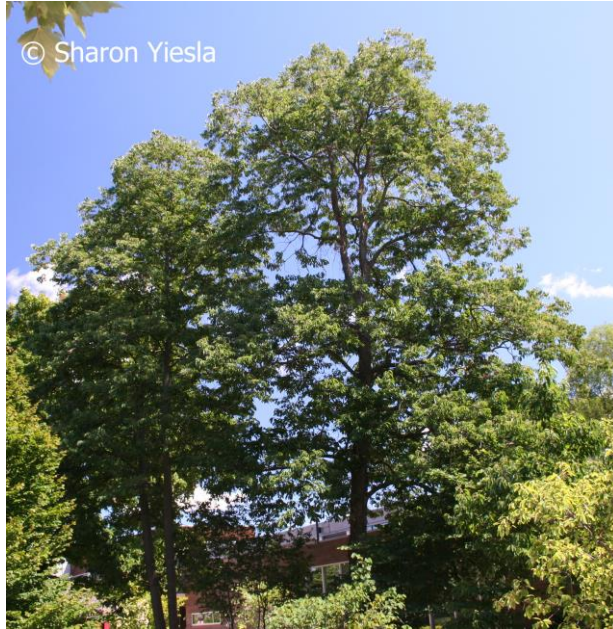

Buds are dark and teardrop-shaped, with two scales; stems also dark, glabrous or pubescent.

Fruit is an orange berry topped by a persistent calyx. Fruit is very astringent until exposed to frost.

Yiesla's Plant E-Flashcard ©Sharon Yiesla

Produced by Sharon Yiesla, Horticultural Services

*Diospyros virginiana*

Persimmon (page 2 of 2)

The mature form of the tree is oval to rounded.

Height: 40-60 feet.

Fall color is yellow to reddish-purple.

Mature bark is very blocky.